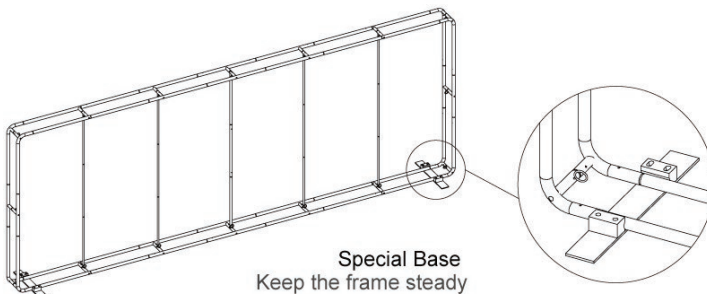

Radiance Backlit Wall Display

Product Features

20ft wide by 89" tall Backlit Backwall Display – Front Graphics, Side Graphics, Back Black
 Easy to assemble frame with no tools required, 2 people can set-up in 20-30 minutes
 Safe 12volt lighting with 50,000 hour LED's to light up your backdrop so you really stand out
 Portable and comes with included case

Display Dimension	240"H x 89"W x 18"D
-------------------	---------------------

Graphic Material

Stretch Fabric

Graphic Finishing

Hemmed

Construction

Aluminum Frame

Weights - Dimensions

Shipping Weight	
-----------------	--

Shipping Dimensions	
---------------------	--

Package Includes

Aluminum Frame

(1) LED light kit

(1) Podium Hard Case

(1) Stretch Fabric Graphic

Graphic Specification