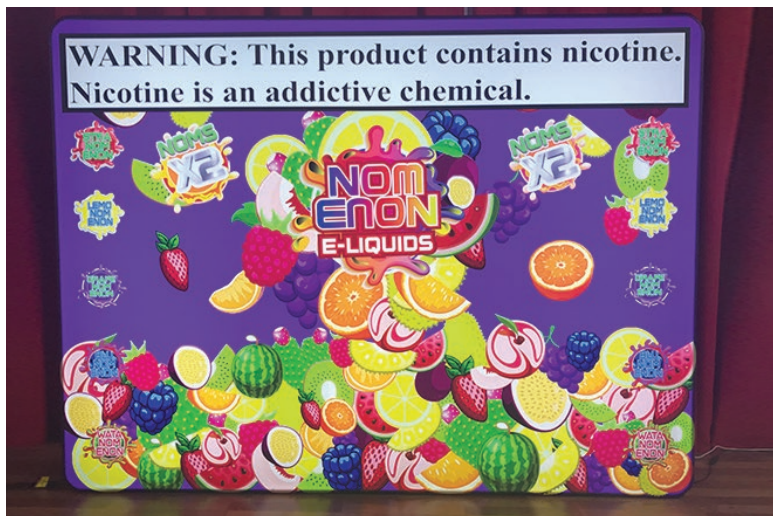

Radiance Backlit Wall Display

Product Features

10ft wide by 89" tall Backlit Backwall Display – Front Graphics, Side Graphics, Back Black
 Easy to assemble frame with no tools required, 2 people can set-up in 15-25 minutes
 Safe 12volt lighting with 50,000 hour LED's to light up your backdrop so you really stand out
 Portable and comes with included case

Display Dimension	120"W x 89"H x 11"D
-------------------	---------------------

Graphic Material

Stretch Fabric

Graphic Finishing

Hemmed & zipper

Construction

Aluminum Frame

Weights - Dimensions

Shipping Weight	88 lbs
Shipping Dimensions	

Package Includes

- Aluminum Frame
- (1) LED Light Kit
- (1) Podium Hard Case
- (1) Stretch Fabric Graphic

Graphic Specification

96"W x 89" H x 11"D

Shipping Case

LED Light

Waterproof Plugs

Transformer

Clever design
Easy to install

Safety Voltage in 12V

Size: 28.3" x 16.5" x 39.8"