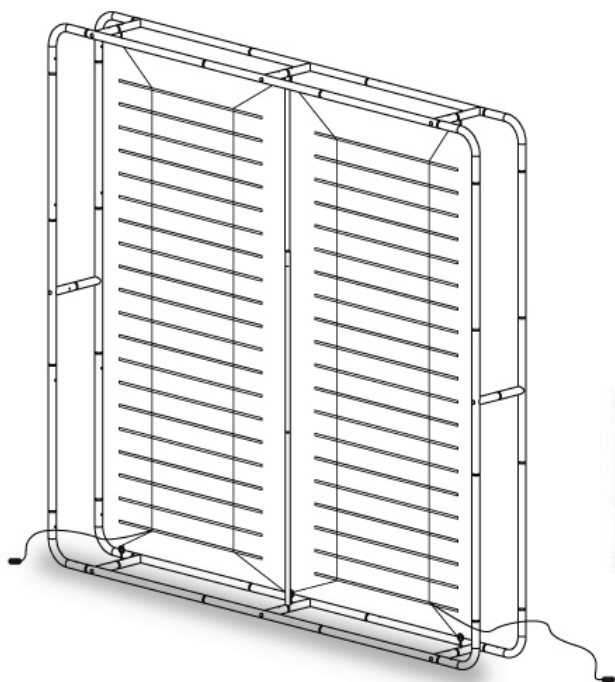

## Product Features

8ft wide by 89" tall Backlit Backwall Display – Front Graphics, Side Graphics, Back Black.  
 Easy to assemble frame with no tools required, 2 people can set-up in 15-20 minutes.  
 Safe 12volt lighting with 50,000 hour LED's to light up your backdrop so you really stand out  
 Portable and comes with included case.

## Weights - Dimensions

Shipping Weight	71lbs
Shipping Dimensions	

## Package Includes

- Aluminum Frame
- (1) LED Light Kit
- (1) Podium Hard Case
- (1) Stretch Fabric Graphic

## Graphic Specification

96"W x 89" H x 11"D
---------------------

LED Light

Waterproof Plugs

Transformer

Clever design  
Easy to install

Safety Voltage in 12V

Size: 28.3" x 16.5" x 39.8"