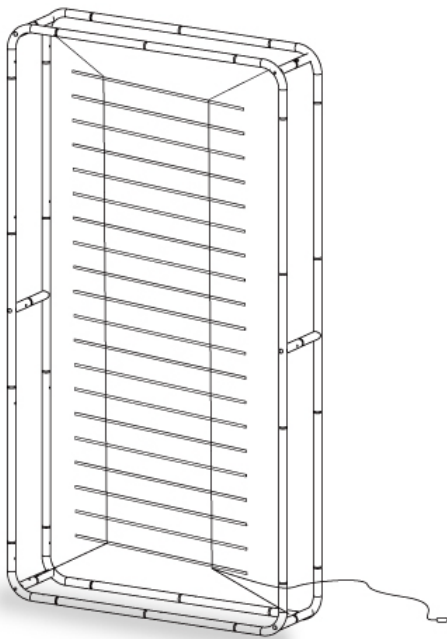

Radiance Backlit Wall Display

Product Features

4ft wide by 89" tall Backlit Backwall Display
 Front Graphics, Side Graphics, Back Black.
 Easy to assemble frame with no tools required, 2 people can set-up in 10-20 minutes.
 Safe 12-Volt lighting with 50,000 hour LED's to light up your backdrop so you really stand out.
 Portable and comes with included podium hard case

Display Dimension	48"W x 89"H x 11"D
-------------------	--------------------

Graphic Material

Stretch Fabric

Graphic Finishing

Hemmed & zipper

Construction

Aluminum Frame

Weights - Dimensions

Shipping Weight	40lbs
-----------------	-------

Shipping Dimensions	
---------------------	--

Package Includes

- Aluminum Frame
- (1) LED Light Kit
- (1) Podium Hard Case
- (1) Stretch Fabric Graphic

Graphic Specification

48" W x 89" H x 11"D

LED Light

Waterproof Plugs

Transformer

Clever design
Easy to install

Safety Voltage in 12V

Size: 28.3" x 16.5" x 39.8"
Weight: 13kg