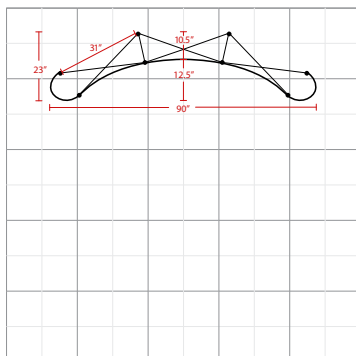

## Graphic Package

The box represents 10'x10' booth.

## Product Features

The Tabletop Pop Up Display, a trade show classic, comes with everything you need to effectively promote your product. Designed specifically to fit 10ft. trade show booths, the straightforward look of the Pop Up gives a professional presentation. Expand the geometric aluminum frame, click locking mechanisms into place, and hang the graphic panels to complete set up. Various styles and sizes available up to 20ft wide. Choose from PVC or laminate material.

Display Dimension	8'W x 5'H x 2'D
Graphic Size	123.23"W x 59.646"H

Display Dimension	8'W x 5'H x 2'D
-------------------	-----------------

**Graphic Material**

Velcro receptive fabric

**Graphic Finishing**

Magnetic strips on the sides and hanging hardware on top and bottom