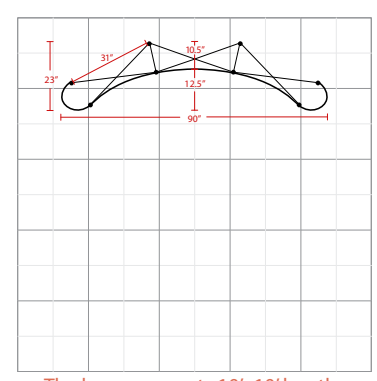

The box represents 10'x10' booth.