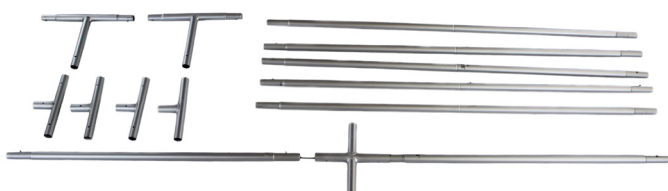

ICE BOX 20 X 10

White Fabric Background Black Fabric Background

5ft Conversion Kit

Ice Box Bag

Product Features

Introducing the new Icebox Fabric Display, a portable unlike anything you've ever seen. Your exhibitors will be in awe of it's mighty size! You'll need a friend to help you set it up, but don't let this giant dissuade you-it's completely toolless! Using the same framework as our line of Skybox Hanging Banners, set up is a snap! With push button snap locks, the tubes connect together. Use it vertically, stretching tall like a tower, or horizontally as a barrier. Fabric envelops the whole frame, and zips shut at the top, creating a soft, seamless look. Printed graphics available on front, back, and all 4 sides.

Display Dimension	120"H x 240 "W x 18"D
-------------------	-----------------------

Graphic Material

Stretch Fabric

Graphic Finishing

Hemmed

Construction

Aluminum Frame

Weights - Dimensions

Shipping Weight	45lbs (Frame only)
-----------------	--------------------

Shipping Dimensions	10" x 14" x 58"
---------------------	-----------------

Package Includes

(20) Poles for Aluminum Frame

(17) Connectors for Frame

(1) Nylon Travel Bag

(1) Stretch Fabric Graphic

(2) 8x10 conversion kit

Graphic Specification

275"W x 120"H
