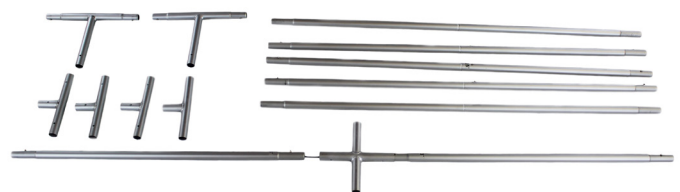

ICE BOX 10 X 15

Product Features

Introducing the new Icebox Fabric Display, a portable unlike anything you've ever seen. Your exhibitors will be in awe of it's mighty size! You'll need a friend to help you set it up, but don't let this giant dissuade you- it's completely toolless! Using the same framework as our line of Skybox Hanging Banners, set up is a snap! With push button snap locks, the tubes connect together. Use it vertically, stretching tall like a tower, or horizontally as a barrier. Fabric envelops the whole frame, and zips shut at the top, creating a soft, seamless look. Printed graphics available on front, back, and all 4 sides.

Package Includes

(20) Poles for Aluminum Frame

(17) Connectors for Frame

(1) Nylon Travel Bag

(1) Stretch Fabric Graphic

(1) Conversion Kit

Graphic Specification

156"W x 179"H

White Fabric Background

Black Fabric Background

5ft Conversion Kit

Ice Box Bag