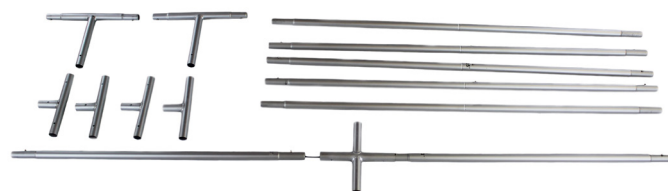

Graphic Specification

133"W x 17"H

5ft Conversion Kit