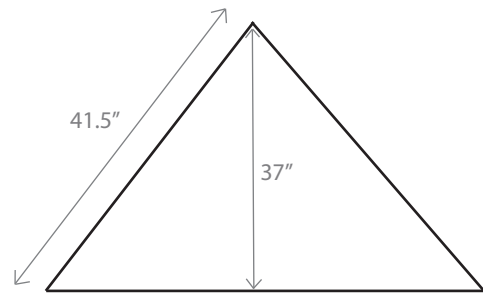

Product Features

Sturdy and lightweight aluminum frame for outdoor display Banners easily mount to both sides of the frame with bungee cords

Display Dimension	81.5"W x 37" H x 42"D
-------------------	-----------------------

Graphic Size	77.5"W x 38"H
--------------	---------------

Graphic Material

Scrim Vinyl

Graphic Finishing

1" hem around perimeter with grommets

Construction

Aluminum Frame

Weights - Dimensions

Shipping Weight	14 lbs (frame only)
-----------------	---------------------

Shipping Dimensions	44" x 9" x 6"
---------------------	---------------

Package Includes

Aluminum Frame

(28) Bungee cords

Nylon Carry Bag

Side View